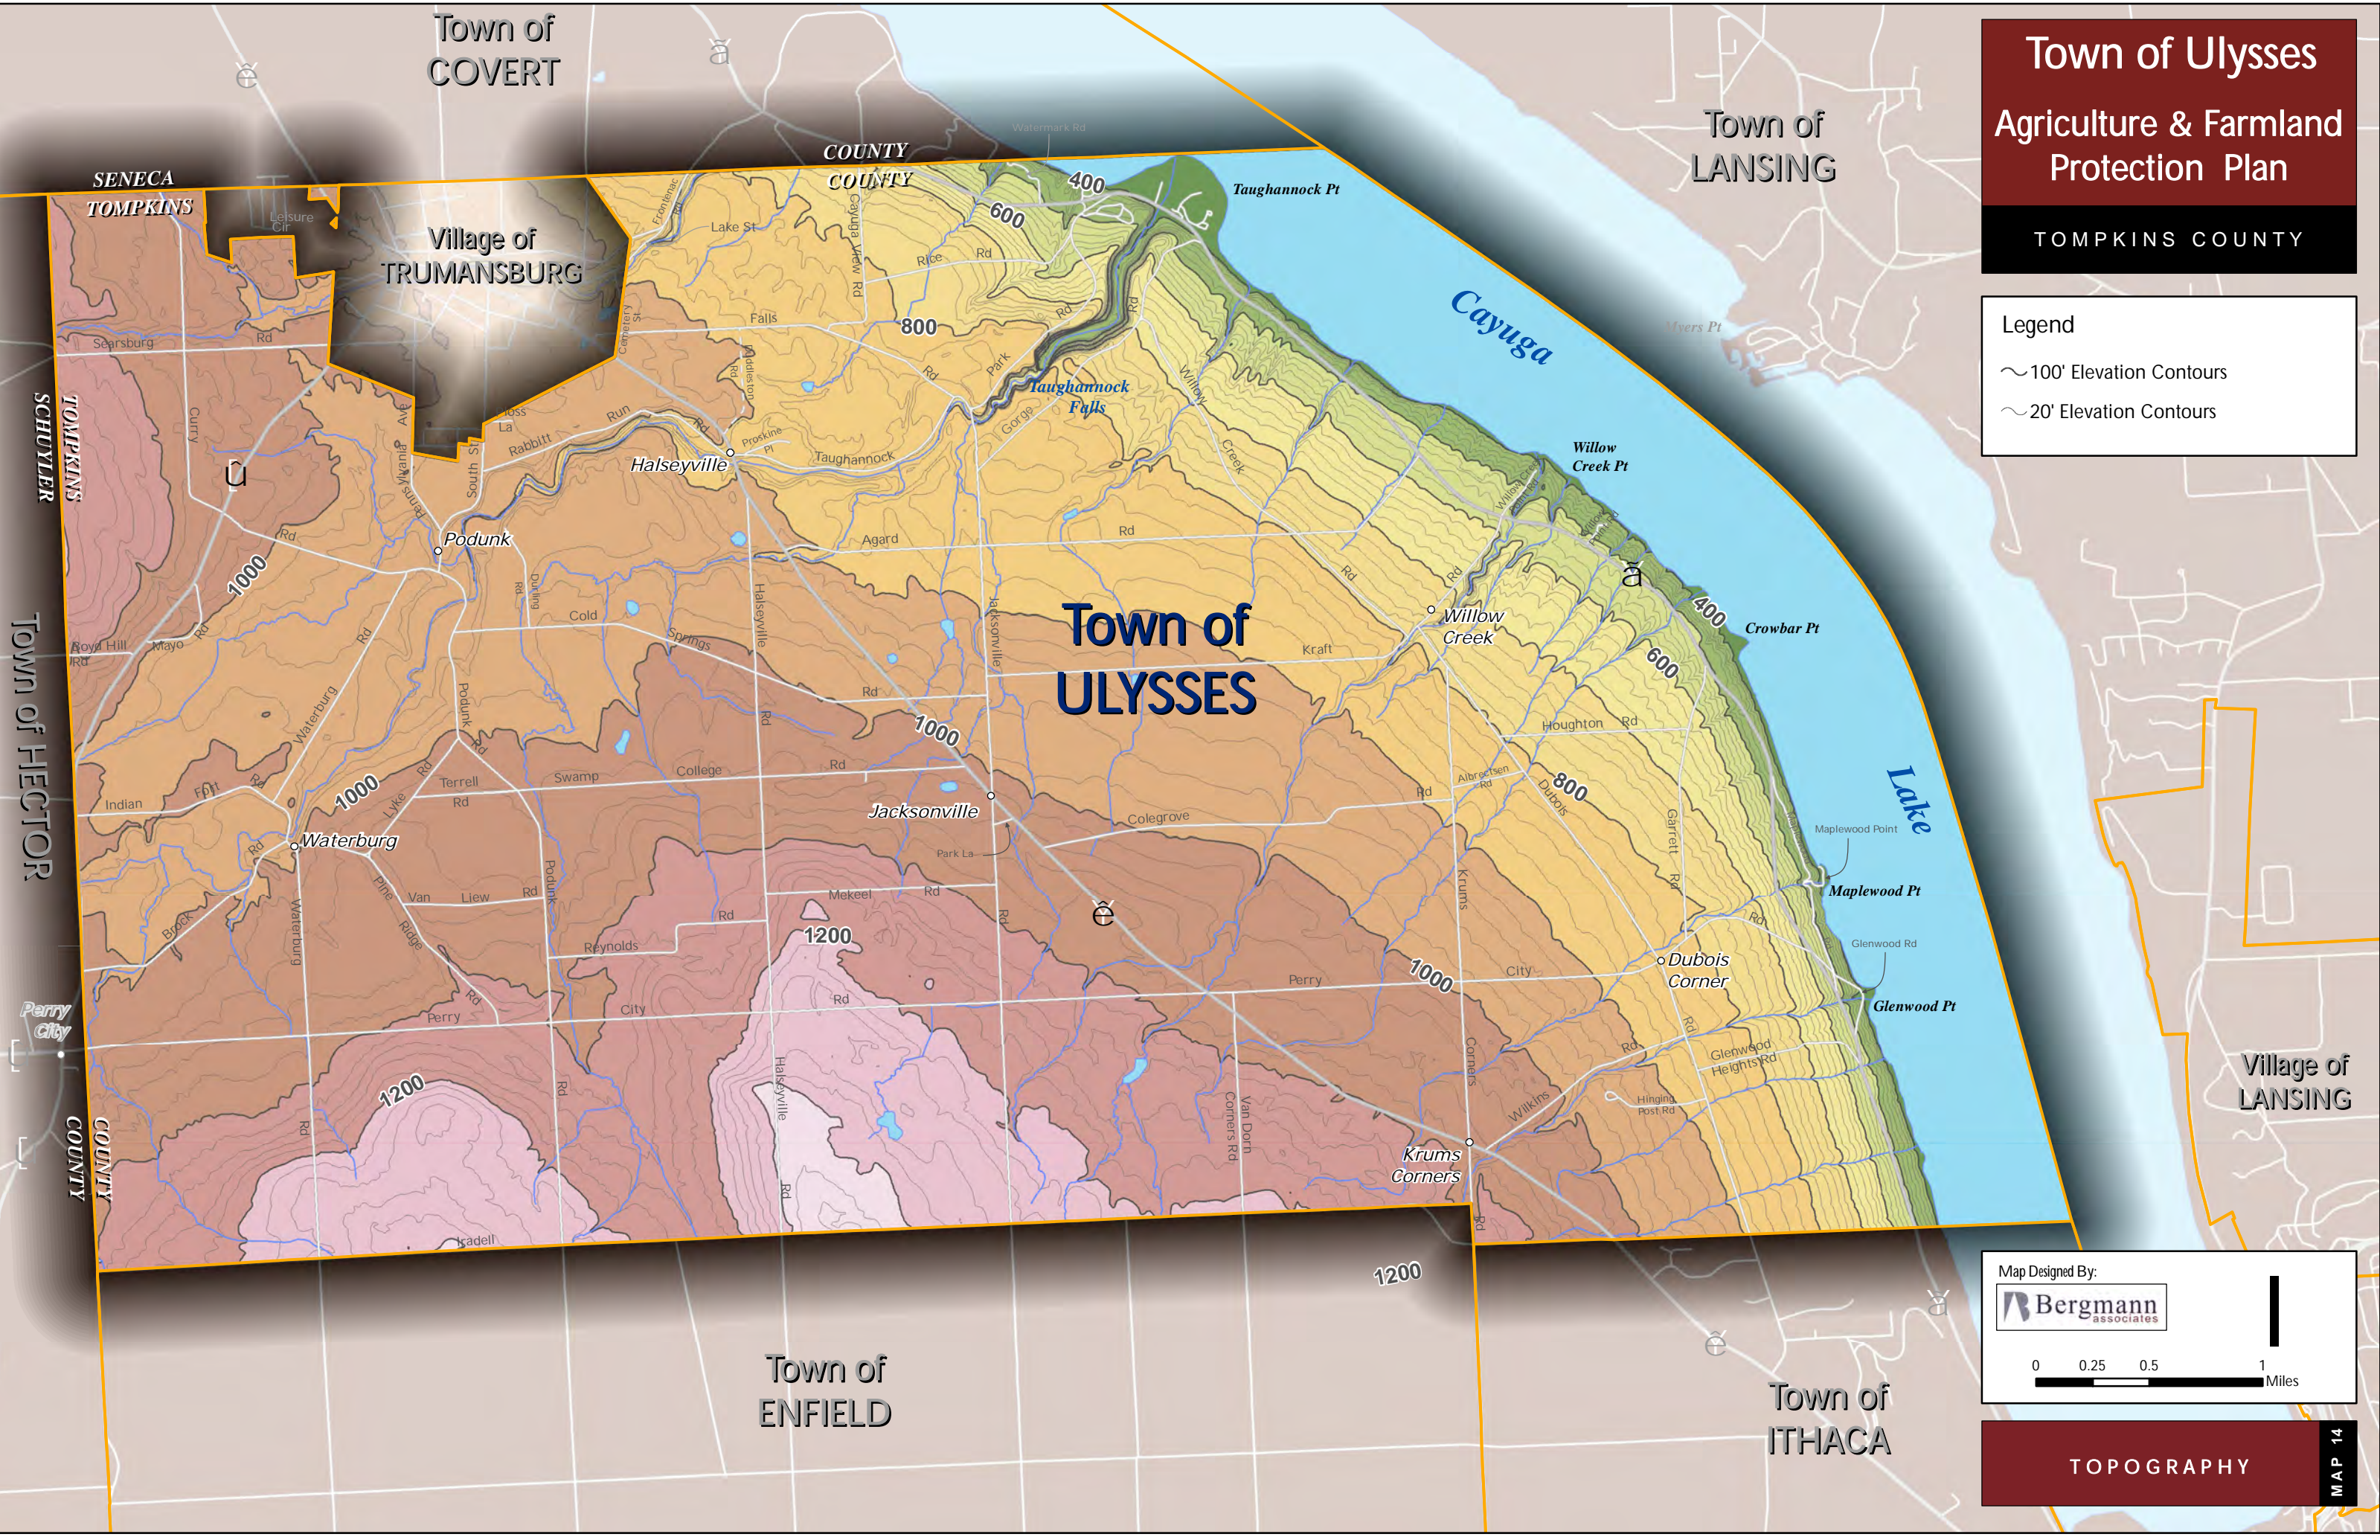

Town of Ulysses Agriculture & Farmland Protection Plan

TOMPKINS COUNTY

Legend

- ~ 100' Elevation Contours
- ~ 20' Elevation Contours

Map Designed By:
Bergmann associates

0 0.25 0.5 1 Miles